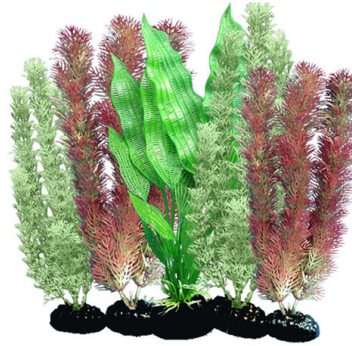

Freshwater Pro

Our Freshwater Pro Series is comprised of unique, rare and collectible species of aquarium plants that are dense and full bodied. Available in sizes up to 30". All plants 12" and taller feature a weighted airstone base to easily add air to any aquarium.

Red Foxtail	
6"	UPC: 028023061075
9"	UPC: 028023091072
12"	UPC: 028023121076
18"	UPC: 028023181070

Green Foxtail	
6"	UPC: 028023061082
9"	UPC: 028023091089
12"	UPC: 028023121083
18"	UPC: 028023181087

Bamboo Leaf	
6"	UPC: 028023061099
9"	UPC: 028023091096
12"	UPC: 028023121090
18"	UPC: 028023181094

Multi-Packs

Freshwater Multi-Pack Assortment 101
UPC: 028023001019
6" Asian Hairgrass
6" Red Hygrophilia
9" Red Tiger Lotus
9" Bamboo Leaf

Freshwater Multi-Pack Assortment 102
UPC: 028023001026
6" Red Foxtail
6" Green Cabomba
9" Red Foxtail
9" Green Cabomba
9" Madagascar Lace